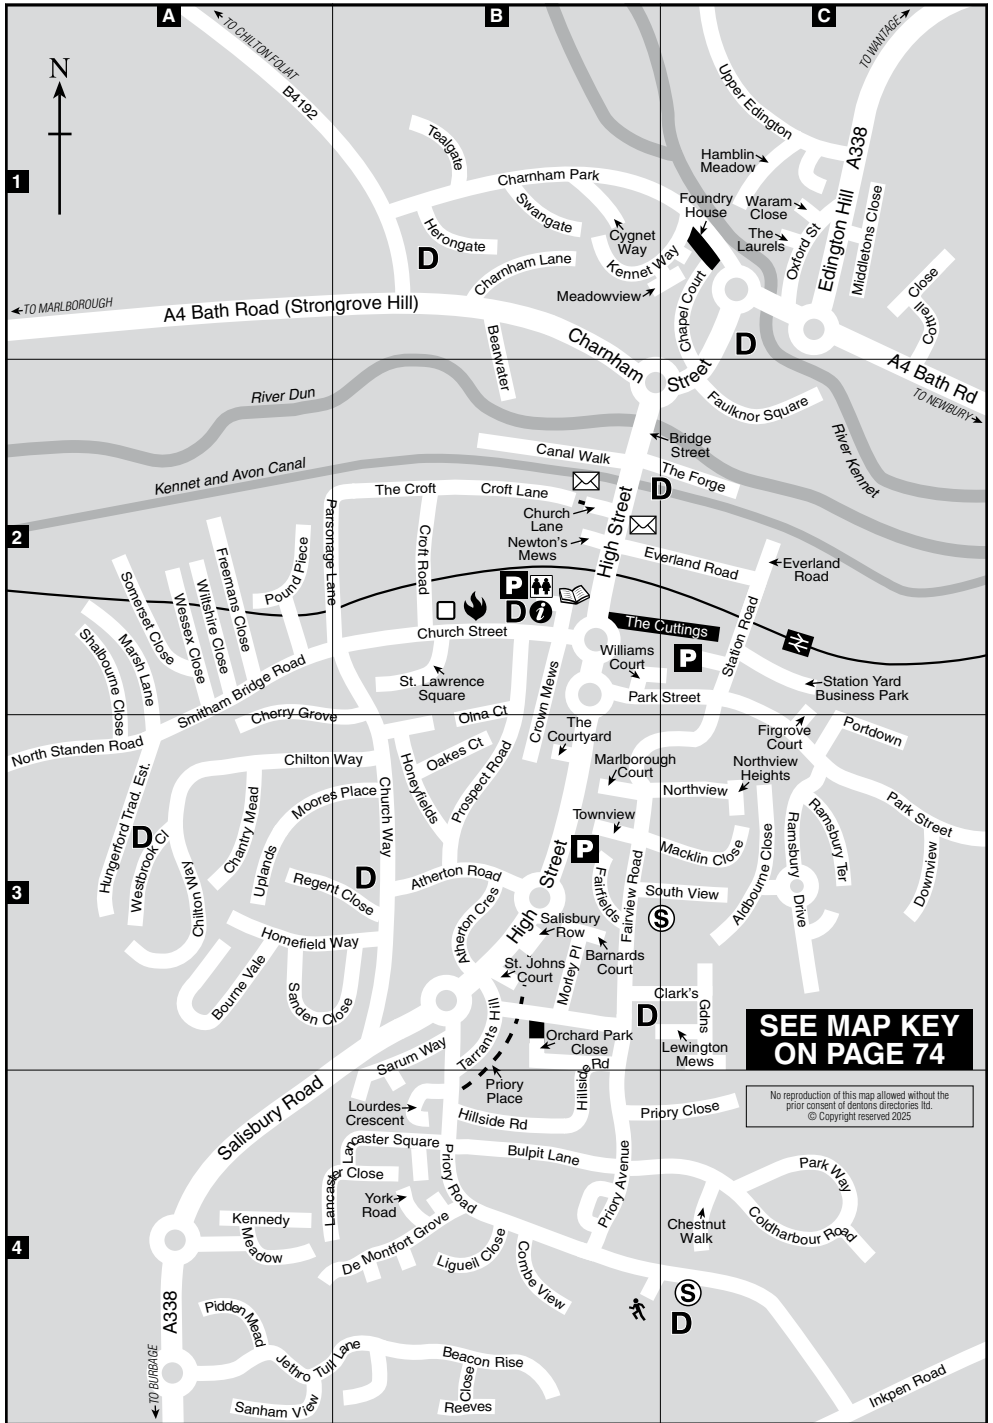

**SEE MAP KEY
ON PAGE 74**

No reproduction of this map allowed without the prior consent of Dentons LLP.
© Copyright Dentons 2020

A-Z OF BUSINESSES

1

- 1st Aldbourne Cubs01672 541187
- 24 Hour Local Locksmith.....07796 951002
- 4 Square Advice01672 500150
- 50 Shades Greener South.....07814 004535
- 7 Day Forecast0370 900 0100