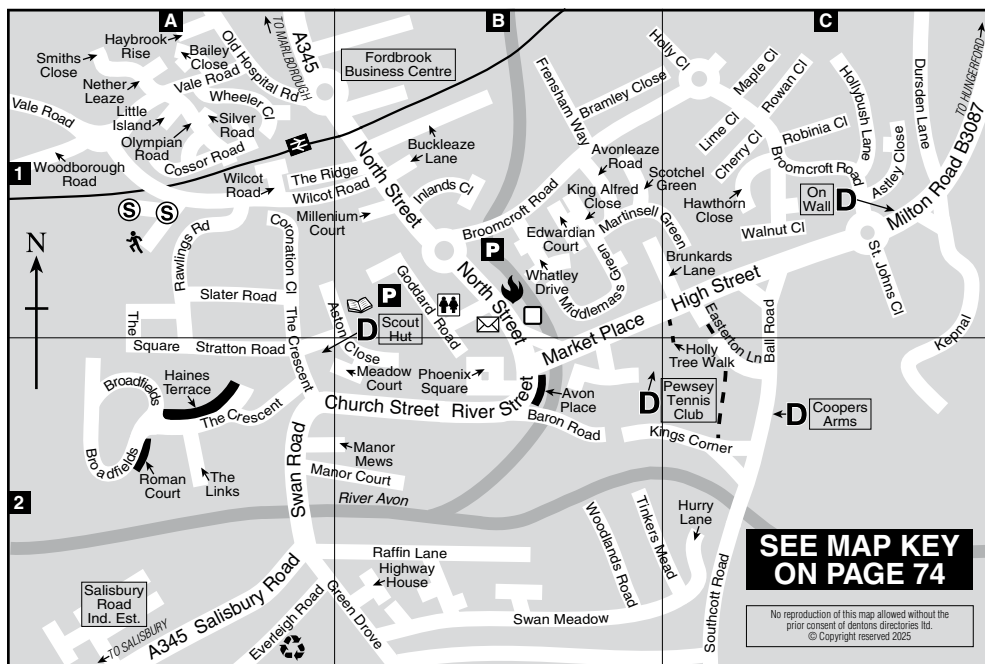

**SEE MAP KEY
ON PAGE 74**

No reproduction of this map allowed without the prior consent of Dentons LLP.
© Copyright Dentons 2020

A-Z OF BUSINESSES

1

- 1st Aldbourne Cubs01672 541187
- 24 Hour Local Locksmith.....07796 951002
- 4 Square Advice01672 500150
- 50 Shades Greener South.....07814 004535
- 7 Day Forecast0370 900 0100