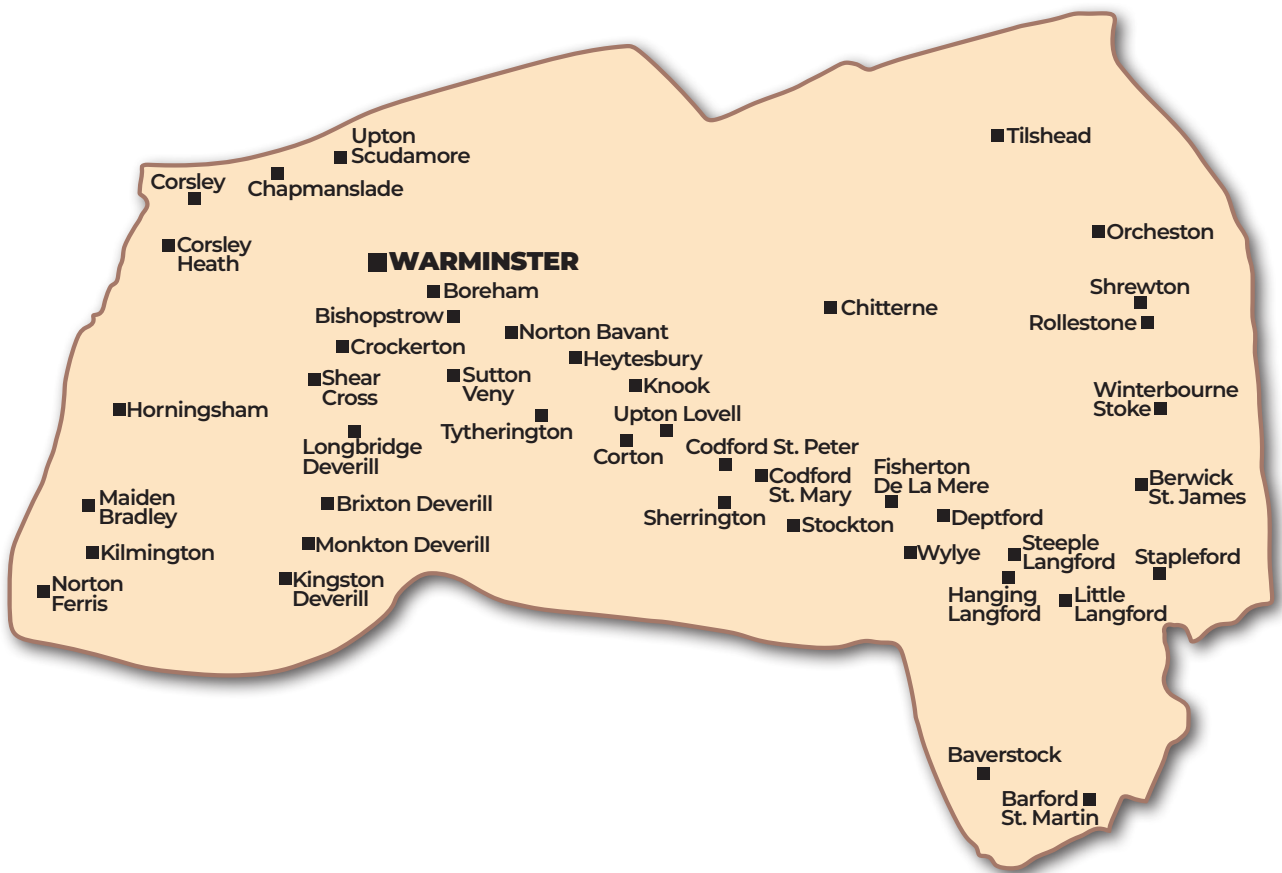

WARMINSTER & SALISBURY PLAIN DIRECTORY AREA

Over **22,000** directories are hand delivered by **Royal Mail** to every home and business in this defined area