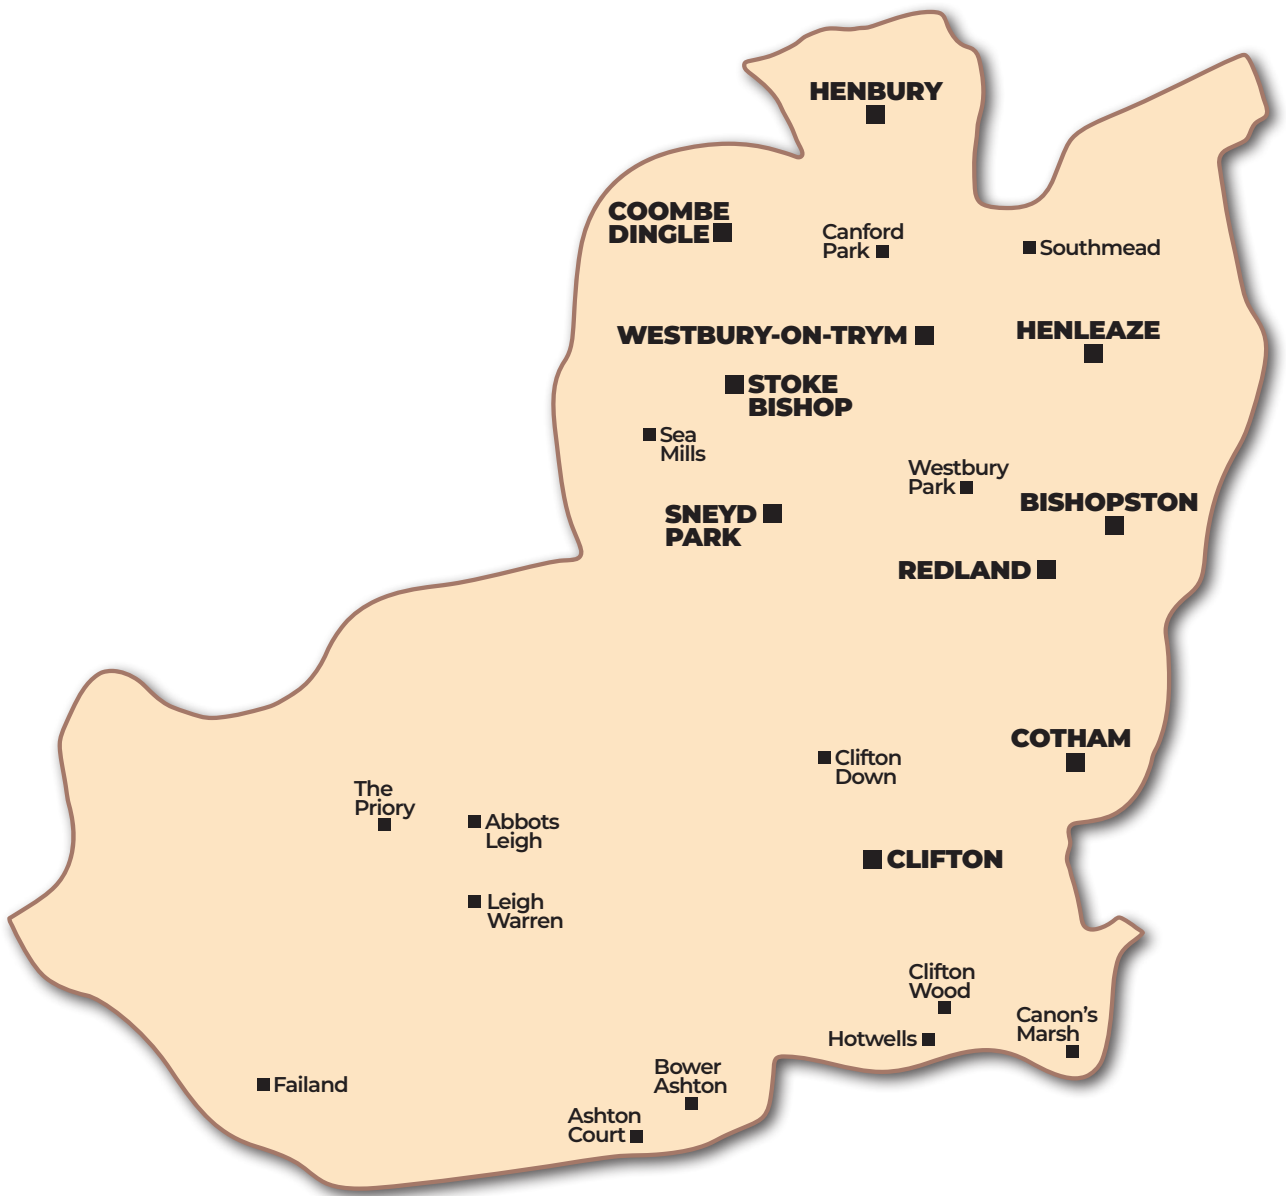

# NORTH WEST BRISTOL DIRECTORY AREA

Over **49,000** directories are hand delivered by **Royal Mail** to every home and business in this defined area