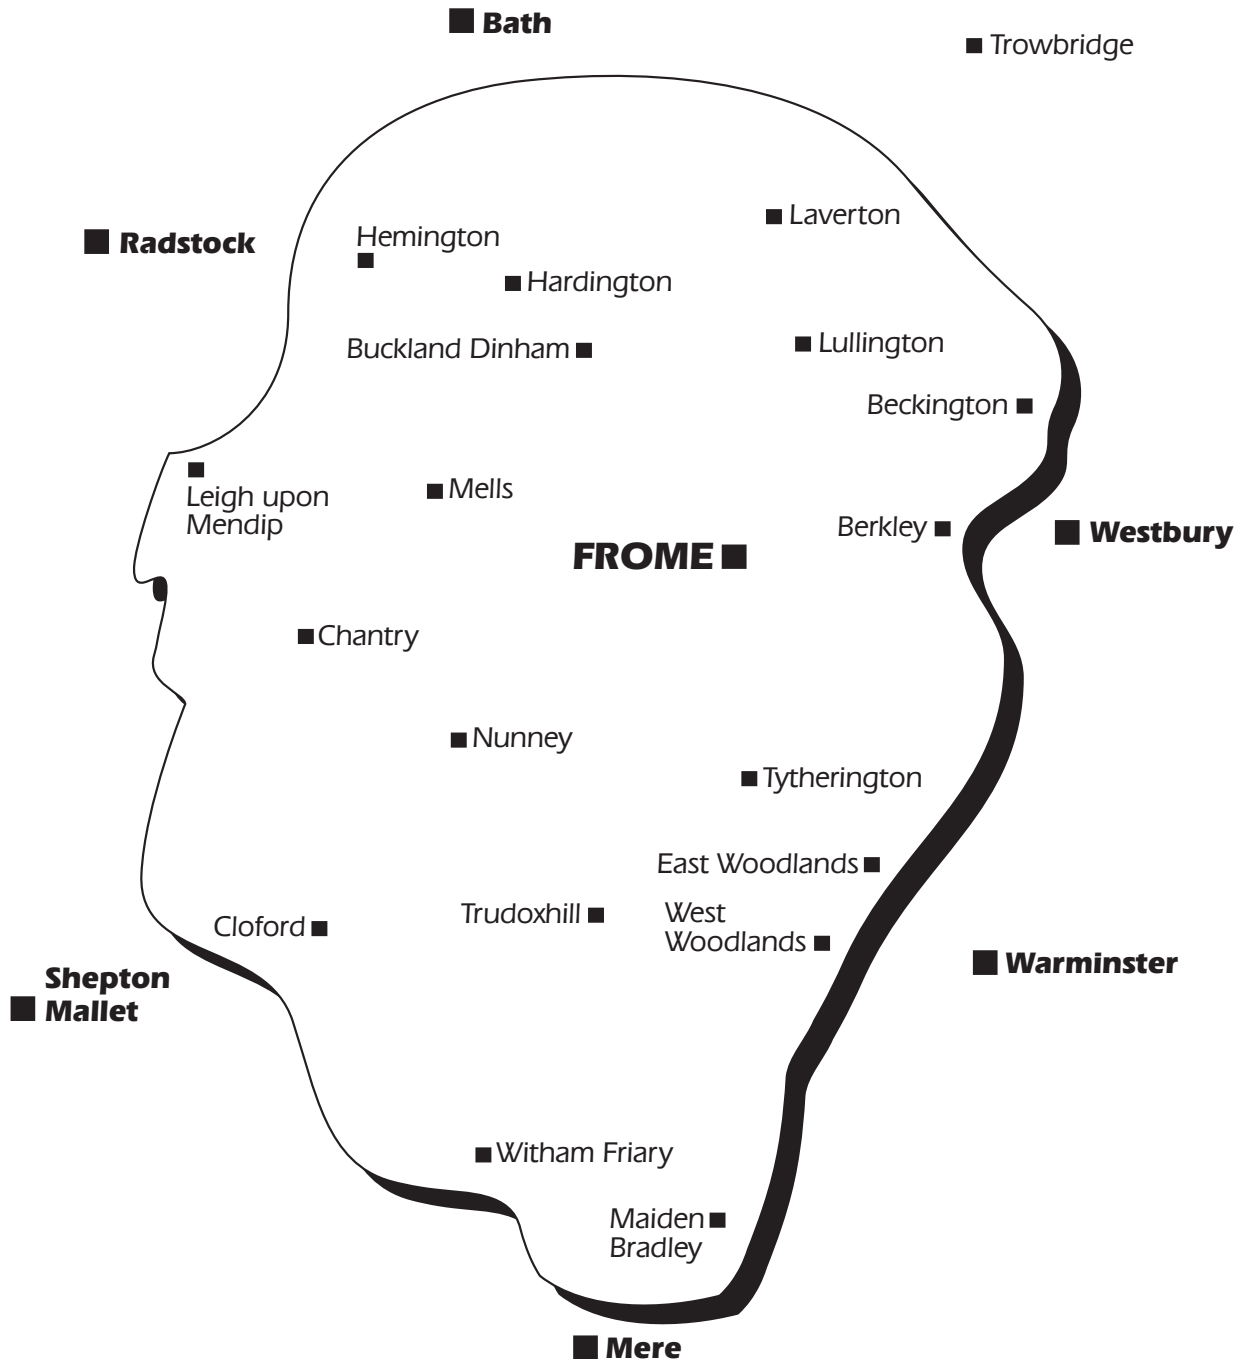

Frome Delivery Area

Over **20,500** directories are hand delivered by our in-house **dentons** delivery team to every home and business in this defined area