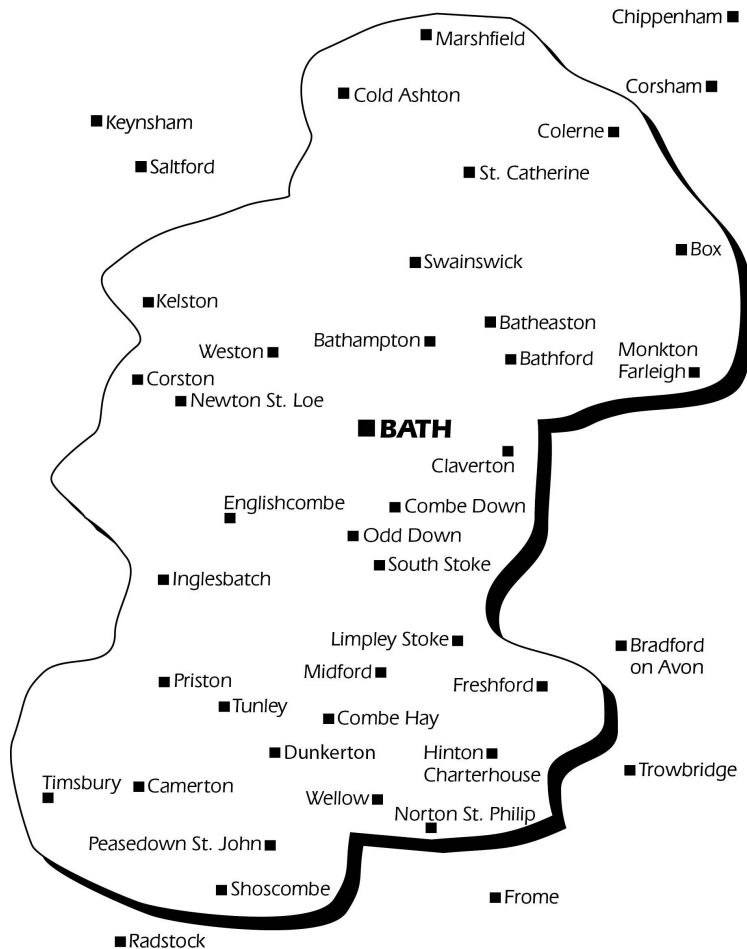

Bath 2016 Delivery Summary

Total directories distributed 69,000+

Every business is visited by our own delivery team to offer a directory for each desk, room or phone completely free.

Some key locations delivered to...

Bath Business Park, Peasedown St. John
Bathampton
Batheaston
Bathford
Bathwick
City Centre
Combe Down
Lansdowne
Larkhall
Lower Weston/Newbridge
Odd Down
Oldfield Park
Swainswick
Twerton
Wansdyke Business Centre
Weston
Widcombe

Rack locations

* Some rack locations are not permanent.

Bath Guildhall Market
Eastern Eye Restaurant
Rode Post Office