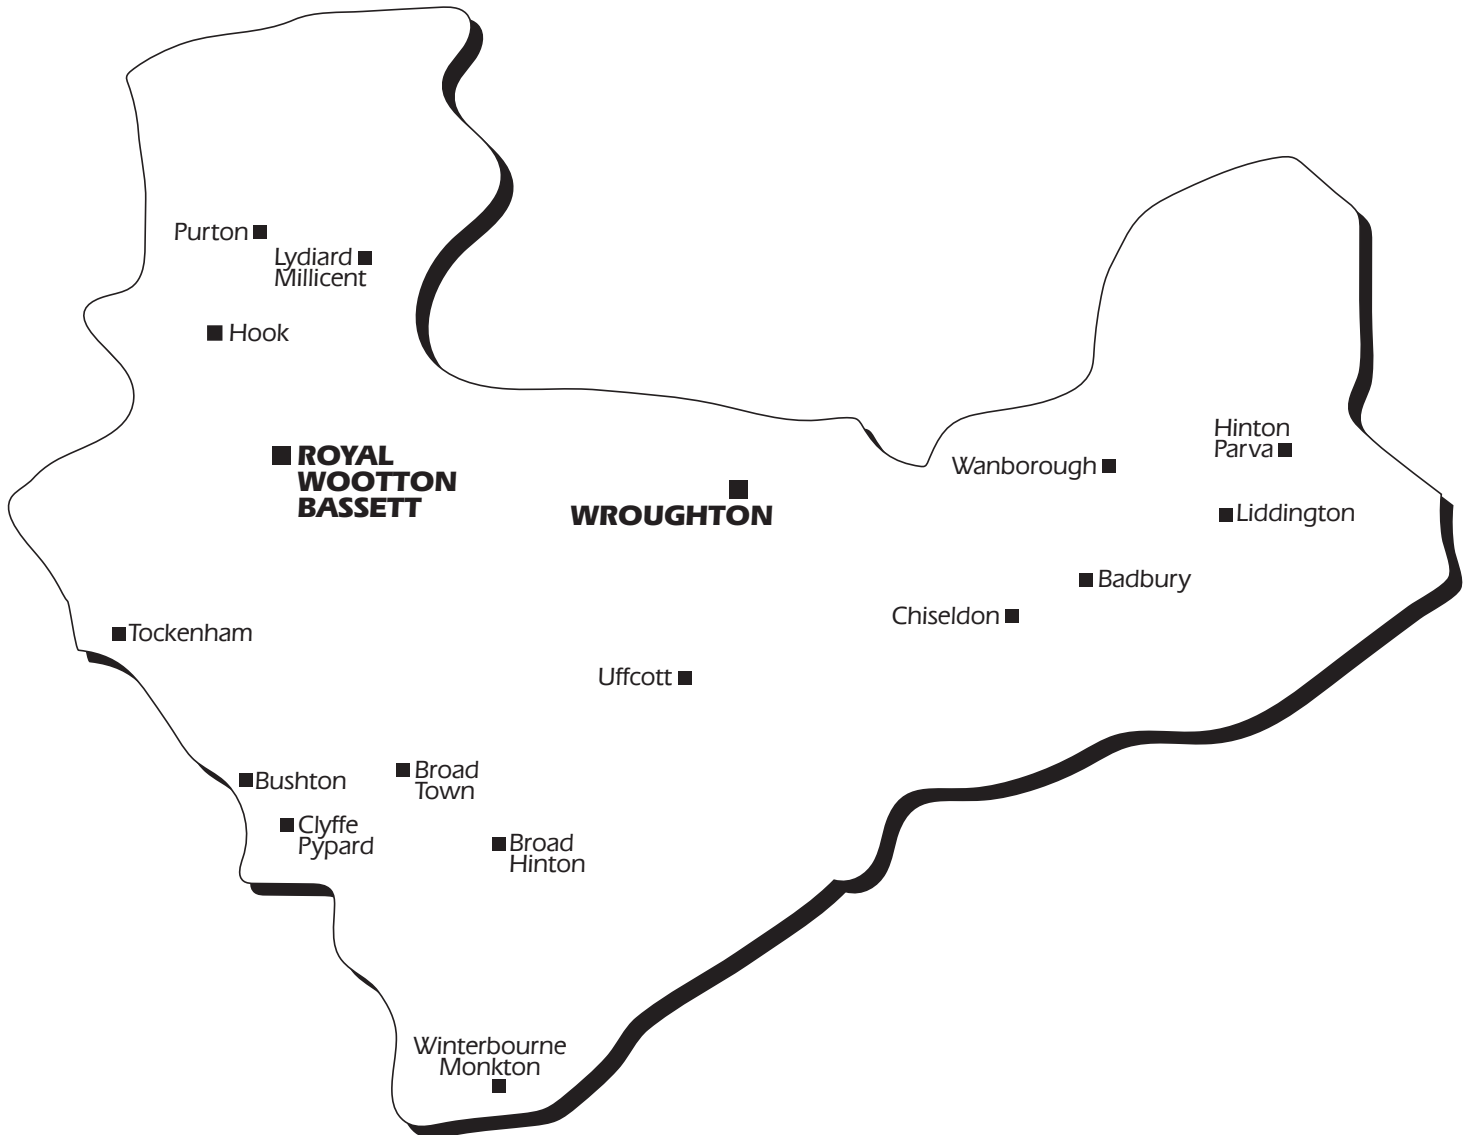

## Royal Wootton Bassett, Wroughton, Wanborough Delivery Area

Over **18,000** directories are hand delivered by **Royal Mail**  
to every home and business in this defined area