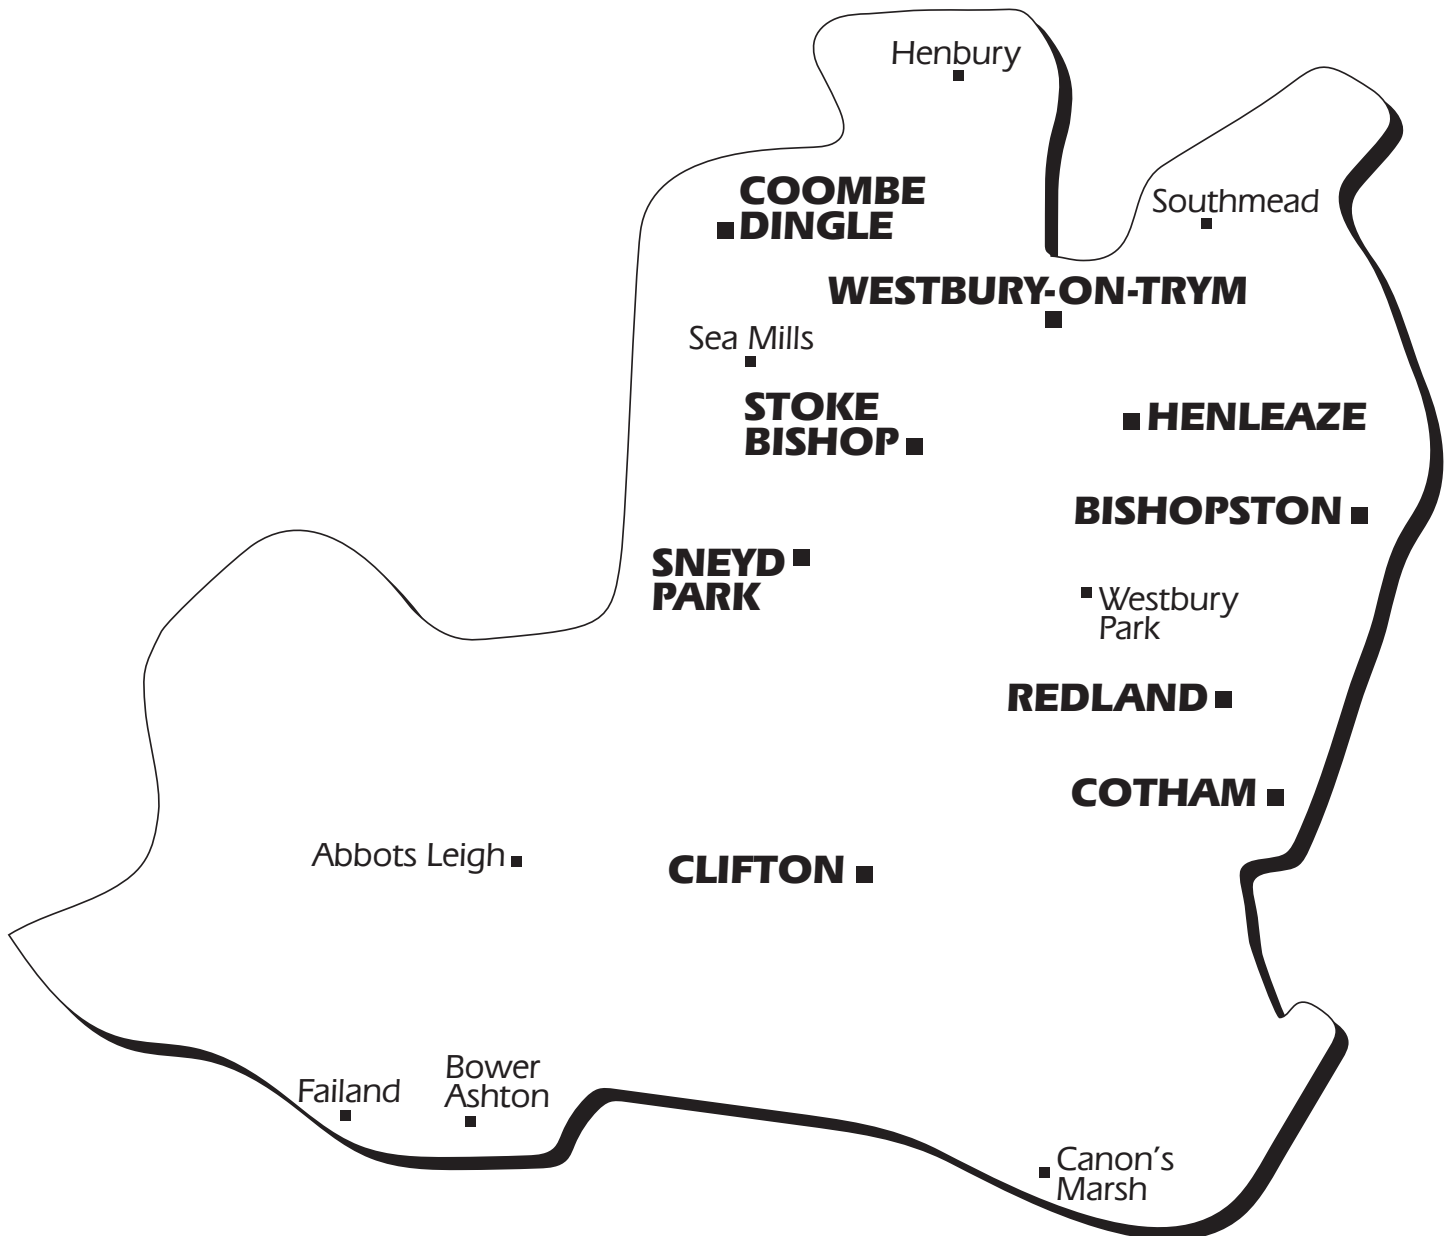

## North West Bristol Delivery Area

Over **49,000** directories are hand delivered by **Royal Mail** to every home and business in this defined area